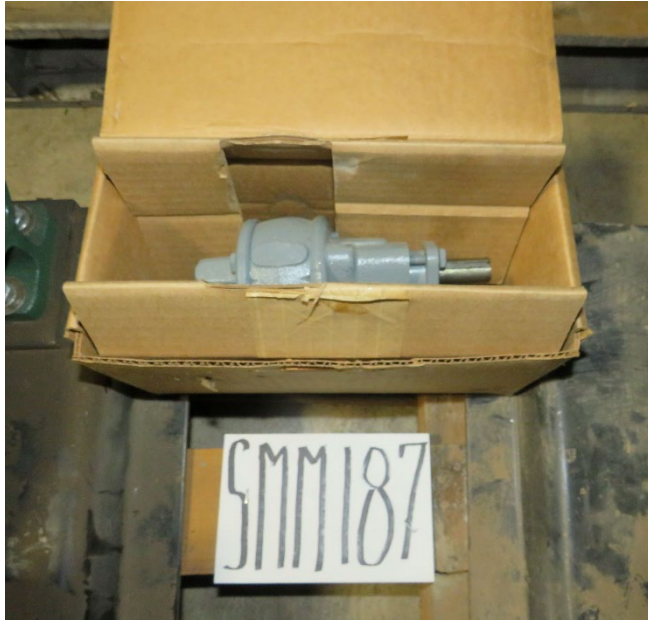

SLE 22-013 Pipeline Valve & Equipment Sale